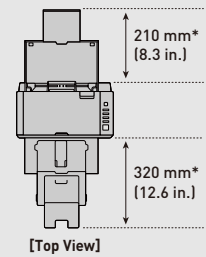

Shareable and Cost Saving with Network Connectivity

The variable network connectivity of KV-S1037X allows you to connect the scanner to your PC or mobile device over wired or wireless connection according to your business needs. This also saves you operation cost.

* When using more than two PCs, OCR function of ICP is optional.
* Wired LAN and wireless LAN connections can not be used simultaneously.

Space Saving with Compact Design

The compact body of KV-S1037X can fit in small and narrow spaces but it is packed with essential features to finish scanning jobs fast and efficient.

* Clearance required to set the feed tray and exit tray

Versatile Scanning with Various Scanning Options

Scanning various documents is made easy with KV-S1037X. No more problem when scanning a long paper, passport, bankbook, or even embossed cards at once.

* Use the carrier sheet (KV-SS077) to scan passport and the mixed batch card guide to scan embossed cards.

Specifications