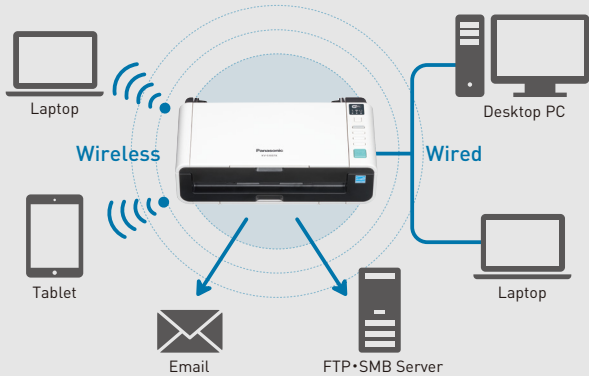

# Versatile Network Connectivity to Meet Business Demands

**Wireless Ready**

**Scanning Speed 30 ppm / 60 ipm**

\* A4/Letter, Portrait, 300 dpi, Binary/Color

**Shareable and Cost Saving  
with Network Connectivity**

**Space Saving with  
Compact Design**

**Versatile Scanning with  
Various Scanning Options**

## Shareable and Cost Saving with Network Connectivity

The variable network connectivity of KV-S1037X allows you to connect the scanner to your PC or mobile device over wired or wireless connection according to your business needs. This also saves you operation cost.

## Versatile Scanning with Various Scanning Options

Scanning various documents is made easy with KV-S1037X. No more problem when scanning a long paper, passport, bankbook, or even embossed cards at once.