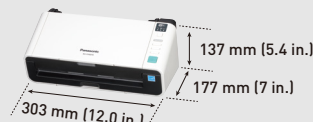

Shareable and Cost Saving with Network Connectivity

The variable network connectivity of KV-S1037X allows you to connect the scanner to your PC or mobile device over wired or wireless connection according to your business needs. This also saves you operation cost.

* When using more than two PCs, OCR function of ICP is optional.
* Wired LAN and wireless LAN connections can not be used simultaneously.

Space Saving with Compact Design

The compact body of KV-S1037X can fit in small and narrow spaces but it is packed with essential features to finish scanning jobs fast and efficient.

* Clearance required to set the feed tray and exit tray

Versatile Scanning with Various Scanning Options

Scanning various documents is made easy with KV-S1037X. No more problem when scanning a long paper, passport, bankbook, or even embossed cards at once.

* Use the carrier sheet (KV-SS077) to scan passport and the mixed batch card guide to scan embossed cards.

Specifications